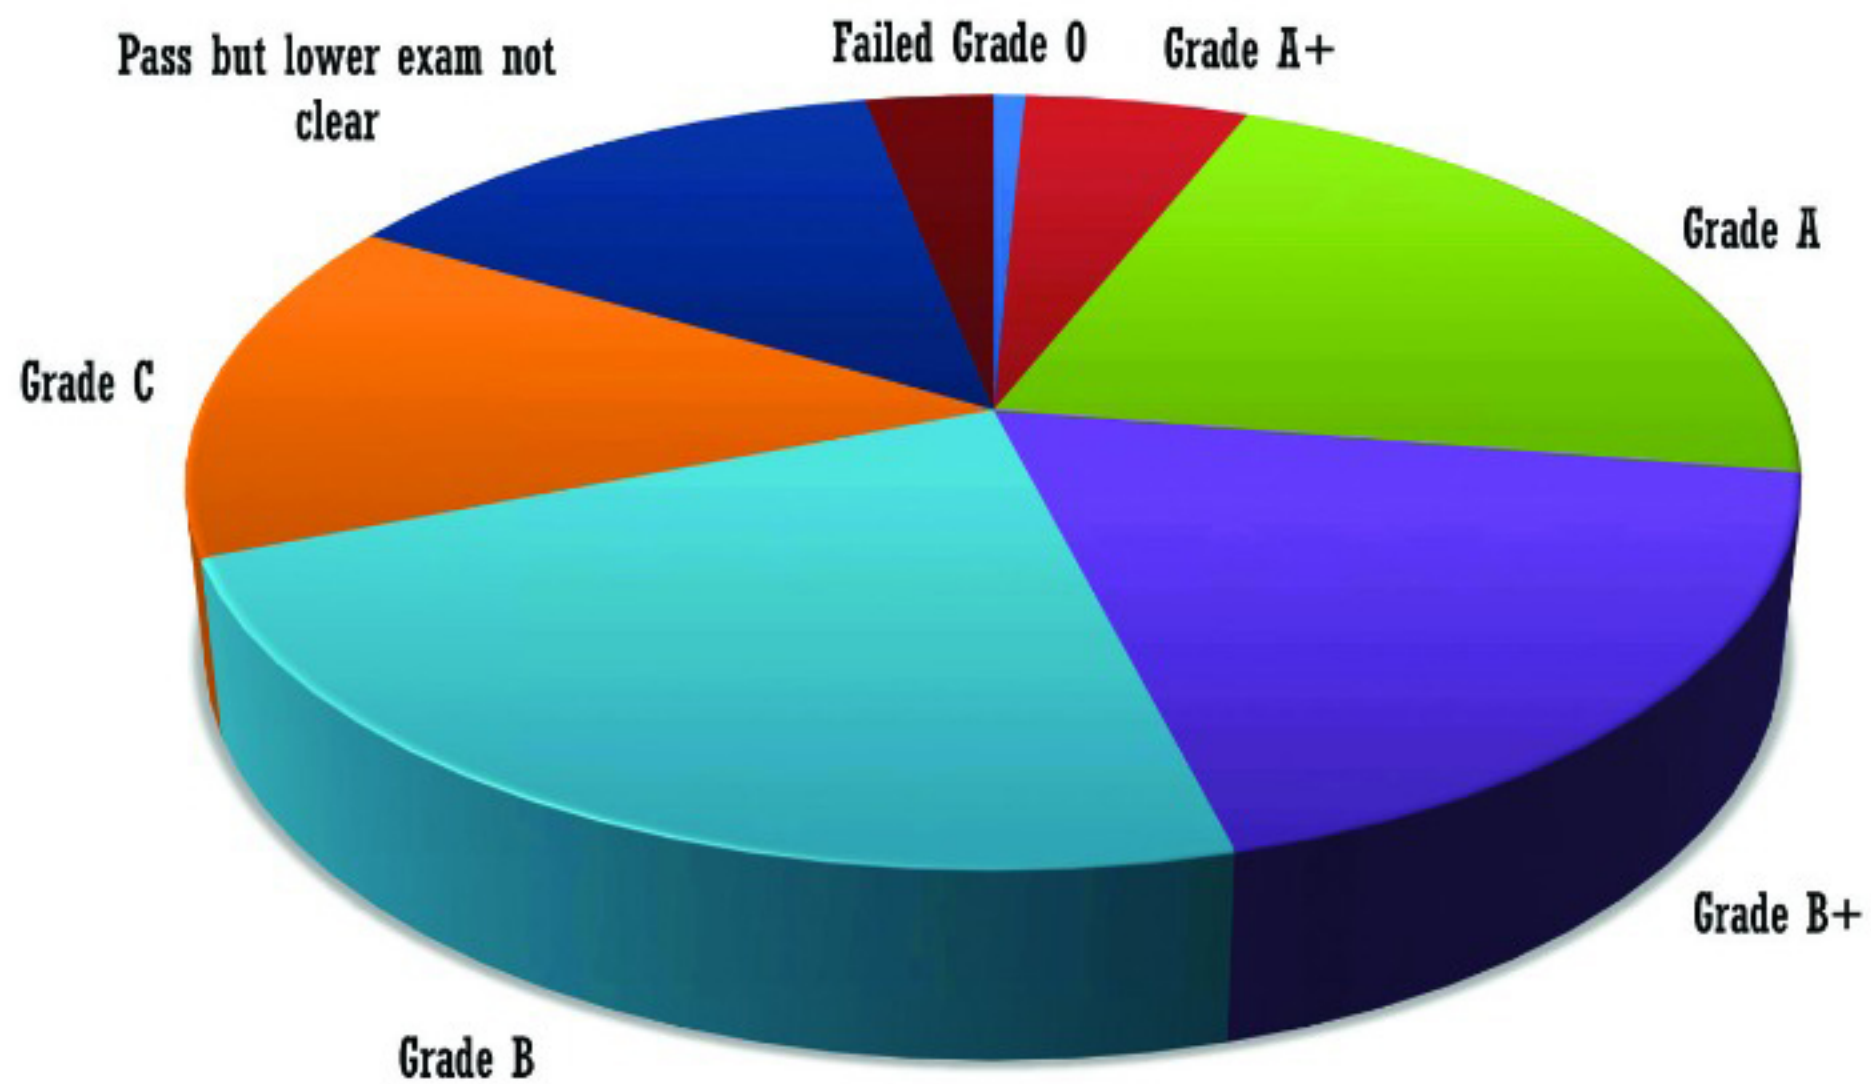

HOLY CROSS COLLEGE, AGARTALA

Total 6th Semester, 2020 (summer)		Percentage (%)
Total Admitted	261	100
Appeared	261	100
Grade O	02	1
Grade A+	14	5
Grade A	56	21
Grade B+	48	18
Grade B	60	23
Grade C	38	15
Pass but lower exam not clear	35	13
Failed	08	3

■ Grade O ■ Grade A+ ■ Grade A ■ Grade B+ ■ Grade B ■ Grade C ■ Pass but lower exam not clear ■ Failed